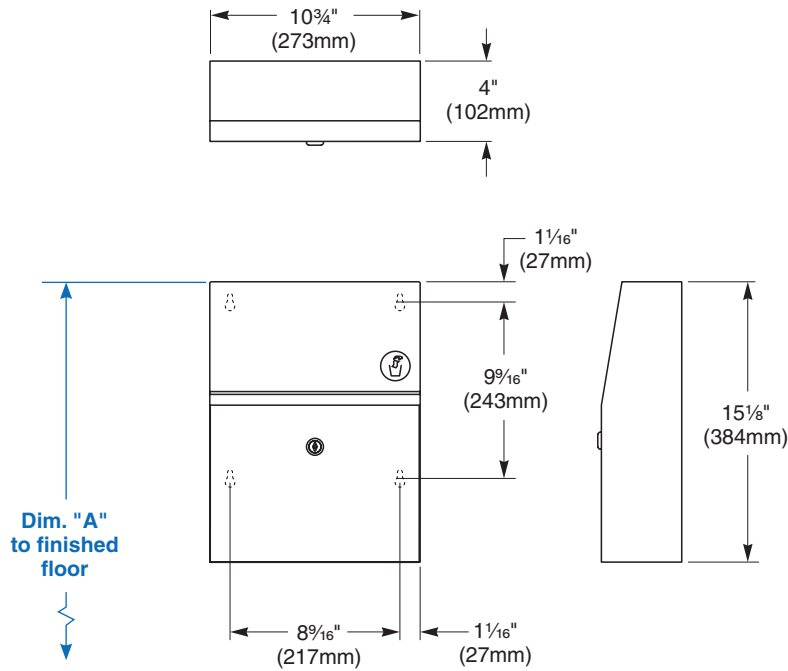

Dimensions

Dim. "A" Key Surface:	For Dim. "A"	Top of Unit	Bottom of Unit
Top of door (6" door opening) to finished floor	48" (1219mm)	48" (1219mm)	32 5/8" (829mm)
	45" (1143mm)	45" (1143mm)	29 9/8" (752mm)
	42" (1067mm)	42" (1067mm)	26 5/8" (676mm)
	36" (914mm)	36" (914mm)	20 5/8" (524mm)
	33" (838mm)	33" (838mm)	17 5/8" (448mm)
Rough wall opening:			
Surface Mount:	No rough opening, see overall dimensions.		

Orders composed of products indicated as **Bradex**® will be available to ship in three days after receipt of order at the factory. There is no pricing penalty for this service from Bradley.